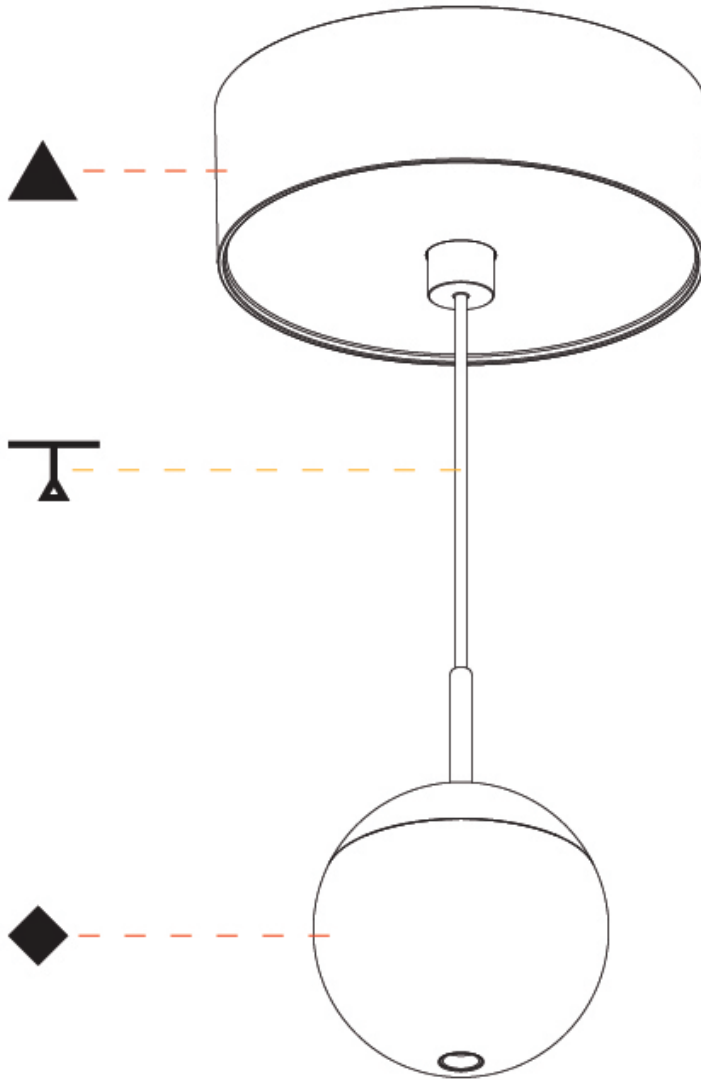

SNOOKER MONOPOINT SURFACE CANOPY SUSPENSION

A30827-

PROJECT

TYPE

SPECIFIER

QUANTITY

DATE

A